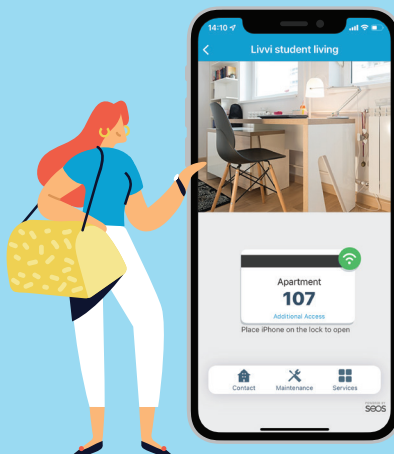

Education Security Solutions

Reimagining how students
move through their world

vingcard
ASSA ABLOY

Experience a safer
and more open world

Livvi – MOBILE ACCESS APP

Our own off-the-shelf mobile access solution. Students can use the Livvi app to enter the front gate, their own door as well as common areas. They can also get access to elevators, pay in the canteen, open parking gates and a lot more.

- 1 Download the app
- 2 Register the device
- 3 Receive digital key
- 4 Unlock the room

Main functions

- Unlocking of apartment door, entrance doors and common doors
- Contact information and map
- More security – encryption, plus the password protection the phone itself provides
- Intuitive app
- Unique user experience
- Battery status report
- Maintenance requests