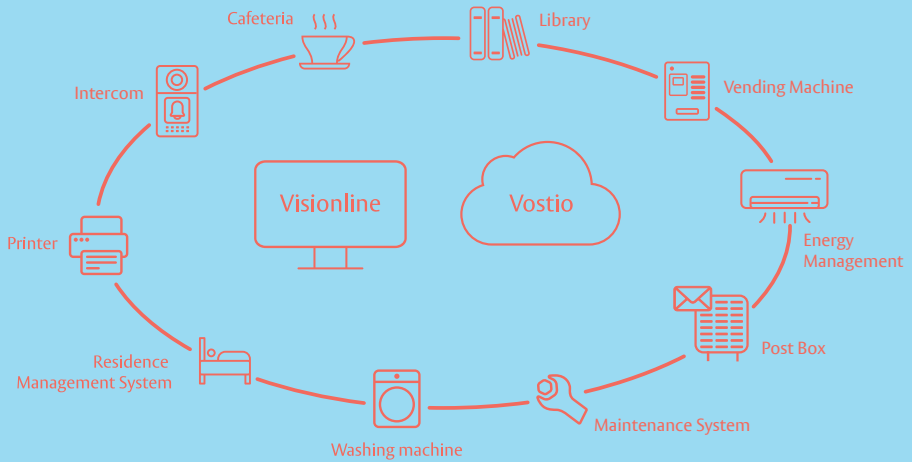

Benefits for the residence administrator

- More security – no risk of sharing cards or subletting
- Ease arrival and 'changeover day' stress – no more queues
- Simple, intuitive and centralized oversight
- Seamless upgrade – easy to add to existing Vingcard locks
- Easy to combine with user credentials – cards and fobs
- Lock battery status reporting for efficient maintenance

FULL SOLUTION

One seamless solution that brings everything together, ensuring simple security.

A FULL SOLUTION THAT INCLUDES

- Access management software
- Electronic locks
- Credentials
- Mobile access
- The latest contactless and encryption technologies
- In the cloud and on-site
- Safes and door hardware

Vostio – At home. In the cloud.

Vostio brings residence management to the cloud. Future proof access management systems, with automatic updates and one simple, central hub for all operations.

KEY BENEFITS