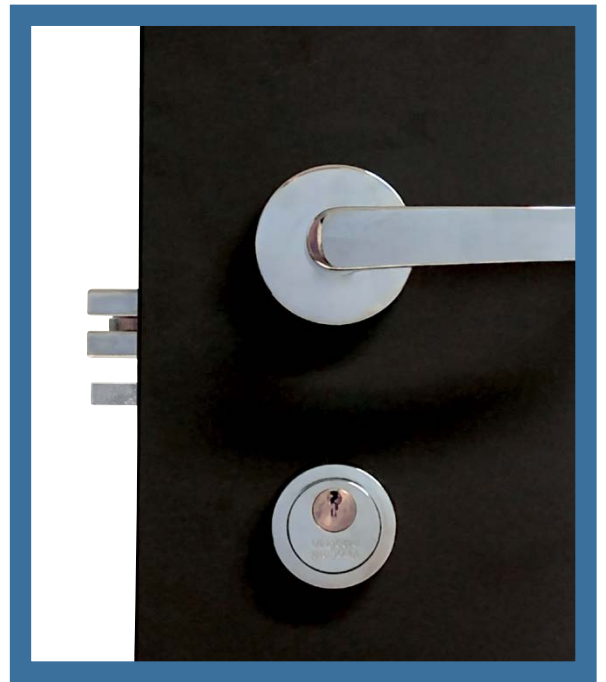

Vingcard Signature Mechanical Locks

Where design integrity is top priority, there is a desire for the necessary hardware to blend into the interior, thus becoming virtually invisible to the end-user.

We have complemented our Vingcard Signature locks with high quality traditional locks to exactly match the style and finish of any Vingcard Signature lock, ensuring a uniformed and sophisticated style throughout your property.

FEATURES

- : For aesthetic appeal, our traditional locks provide a uniform look throughout the property from main entry to bathrooms.
- : Conforms to or exceeds the toughest building codes.
- : Materials and finish; Satin Chrome, Satin Brass, Polished Chrome and Polished Brass.
- : Suitable for storage room-, closet-, passage-, interconnecting-, bathroom doors and more.

vingcard
ASSA ABLOY

Experience a safer
and more open world

TECHNICAL DATA

Signature 1000 series

	1001	1021	1021 Interconnecting
Application	Passage or closet door	Front exterior doors	Interconnecting doors
Lock parts	Latch	Latch and deadbolt	Latch and deadbolt
Operating parts	Door handles	Door handle, cylinder and thumbturn	Door handle and cylinder
Lockcase	EURO, ANSI DB (deadbolt below), ANSI DA (deadbolt above).		
ANSI lock case widths	25 mm / 0,98 inches, 28 mm / 1,10 inches, 32 mm / 1,26 inches.		
ANSI backset	70 mm / 2,76 inches.		
EURO lock case widths	20 mm / 0,79 inches, 22 mm / 0,87 inches, 24 mm / 0,94 inches.		
EURO backsets	65 mm / 2,56 inches.		
Finishes	Satin Brass, Satin Chrome, Polished Brass, Satin Chrome.		
Handle	Wing, Functional, Gothic, Straight.		

Signature Bathroom locks

	565	2014
Lock parts	Latch and deadbolt	Latch and deadbolt
Operating parts	Door handles	Door handle
Lockcase	565 lockcase	2014 lockcase
Finishes	Satin Brass, Satin Chrome, Polished Brass, Satin Chrome.	
Handle	Wing, Functional, Gothic, Straight.	