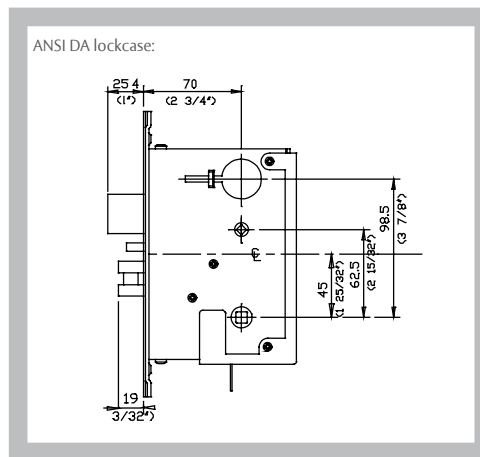

vingcard
ASSA ABLOY

Experience a safer
and more open world

TECHNICAL DATA

Signature 1000 series

	1001	1021	1021 Interconnecting
Application	Passage or closet door	Front exterior doors	Interconnecting doors
Lock parts	Latch	Latch and deadbolt	Latch and deadbolt
Operating parts	Door handles	Door handle, cylinder and thumbturn	Door handle and cylinder
Lockcase	EURO, ANSI DB (deadbolt below), ANSI DA (deadbolt above).		
ANSI lock case widths	25 mm / 0,98 inches, 28 mm / 1,10 inches, 32 mm / 1,26 inches.		
ANSI backset	70 mm / 2,76 inches.		
EURO lock case widths	20 mm / 0,79 inches, 22 mm / 0,87 inches, 24 mm / 0,94 inches.		
EURO backsets	65 mm / 2,56 inches.		
Finishes	Satin Brass, Satin Chrome, Polished Brass, Satin Chrome.		
Handle	Wing, Functional, Gothic, Straight.		