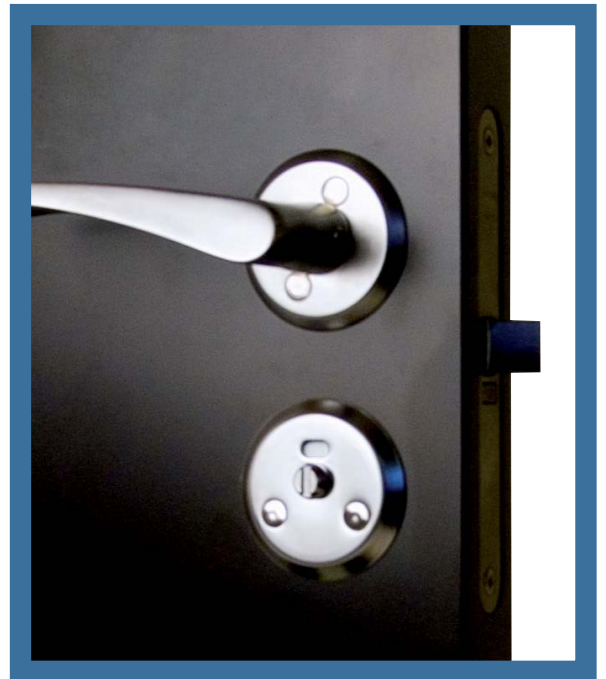

Vingcard Signature Mechanical Locks

Where design integrity is top priority, there is a desire for the necessary hardware to blend into the interior, thus becoming virtually invisible to the end-user.

We have complemented our Vingcard Signature locks with high quality traditional locks to exactly match the style and finish of any Vingcard Signature lock, ensuring a uniformed and sophisticated style throughout your property.

FEATURES

- : For aesthetic appeal, our traditional locks provide a uniform look throughout the property from main entry to bathrooms.
- : Conforms to or exceeds the toughest building codes.
- : Materials and finish; Satin Chrome, Satin Brass, Polished Chrome and Polished Brass.
- : Suitable for storage room-, closet-, passage-, interconnecting-, bathroom doors and more.

vingcard
ASSA ABLOY

Experience a safer
and more open world

TECHNICAL DATA

Signature 1000 series

	1001	1021	1021 Interconnecting
Application	Passage or closet door	Front exterior doors	Interconnecting doors
Lock parts	Latch	Latch and deadbolt	Latch and deadbolt
Operating parts	Door handles	Door handle, cylinder and thumbturn	Door handle and cylinder
Lockcase	EURO, ANSI DB (deadbolt below), ANSI DA (deadbolt above).		
ANSI lock case widths	25 mm / 0,98 inches, 28 mm / 1,10 inches, 32 mm / 1,26 inches.		
ANSI backset	70 mm / 2,76 inches.		
EURO lock case widths	20 mm / 0,79 inches, 22 mm / 0,87 inches, 24 mm / 0,94 inches.		
EURO backsets	65 mm / 2,56 inches.		
Finishes	Satin Brass, Satin Chrome, Polished Brass, Satin Chrome.		
Handle	Wing, Functional, Gothic, Straight.		

Signature Bathroom locks

	565	2014
Lock parts	Latch and deadbolt	Latch and deadbolt
Operating parts	Door handles	Door handle
Lockcase	565 lockcase	2014 lockcase
Finishes	Satin Brass, Satin Chrome, Polished Brass, Satin Chrome.	
Handle	Wing, Functional, Gothic, Straight.	