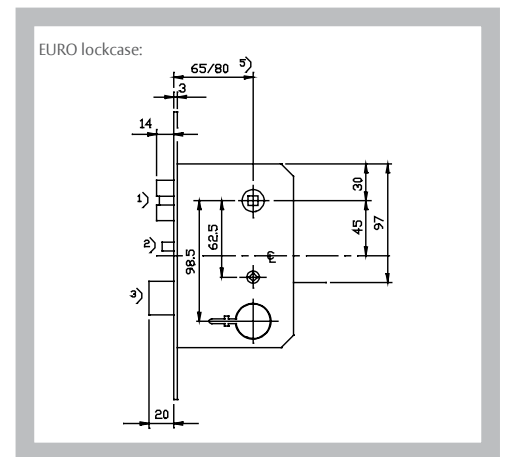

vingcard
ASSA ABLOY

Experience a safer
and more open world

TECHNICAL DATA

Signature 1000 series

	1001	1021	1021 Interconnecting
Application	Passage or closet door	Front exterior doors	Interconnecting doors
Lock parts	Latch	Latch and deadbolt	Latch and deadbolt
Operating parts	Door handles	Door handle, cylinder and thumbturn	Door handle and cylinder
Lockcase	EURO, ANSI DB (deadbolt below), ANSI DA (deadbolt above).		
ANSI lock case widths	25 mm / 0,98 inches, 28 mm / 1,10 inches, 32 mm / 1,26 inches.		
ANSI backset	70 mm / 2,76 inches.		
EURO lock case widths	20 mm / 0,79 inches, 22 mm / 0,87 inches, 24 mm / 0,94 inches.		
EURO backsets	65 mm / 2,56 inches.		
Finishes	Satin Brass, Satin Chrome, Polished Brass, Satin Chrome.		
Handle	Wing, Functional, Gothic, Straight.		