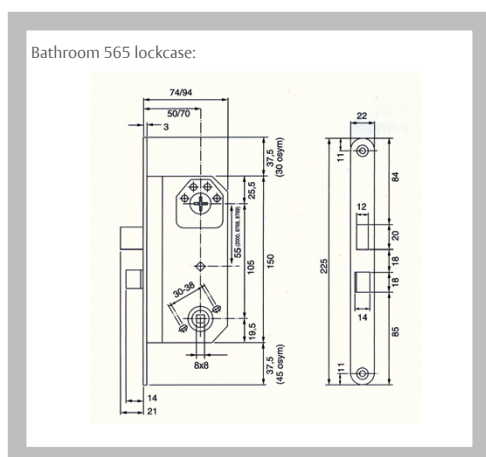

Signature Bathroom locks

	565	2014
Lock parts	Latch and deadbolt	Latch and deadbolt
Operating parts	Door handles	Door handle
Lockcase	565 lockcase	2014 lockcase
Finishes	Satin Brass, Satin Chrome, Polished Brass, Satin Chrome.	
Handle	Wing, Functional, Gothic, Straight.