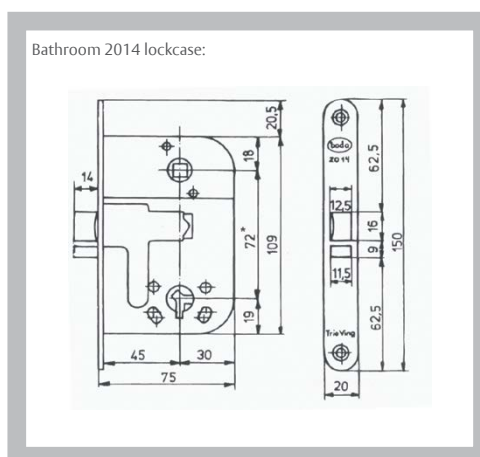

Signature Bathroom locks

	565	2014
Lock parts	Latch and deadbolt	Latch and deadbolt
Operating parts	Door handles	Door handle
Lockcase	565 lockcase	2014 lockcase
Finishes	Satin Brass, Satin Chrome, Polished Brass, Satin Chrome.	
Handle	Wing, Functional, Gothic, Straight.