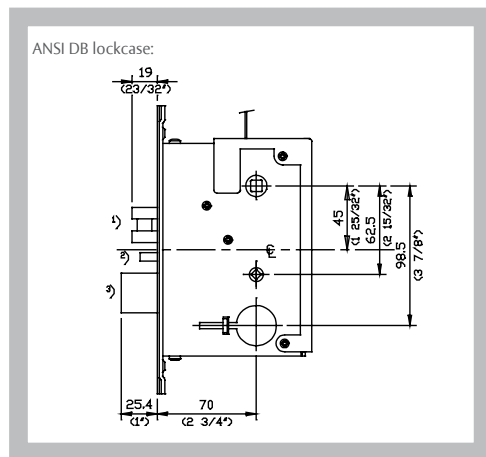

vingcard
ASSA ABLOY

Experience a safer
and more open world

TECHNICAL DATA

Signature 1000 series

	1001	1021	1021 Interconnecting
Application	Passage or closet door	Front exterior doors	Interconnecting doors
Lock parts	Latch	Latch and deadbolt	Latch and deadbolt
Operating parts	Door handles	Door handle, cylinder and thumbturn	Door handle and cylinder
Lockcase	EURO, ANSI DB (deadbolt below), ANSI DA (deadbolt above).		
ANSI lock case widths	25 mm / 0,98 inches, 28 mm / 1,10 inches, 32 mm / 1,26 inches.		
ANSI backset	70 mm / 2,76 inches.		
EURO lock case widths	20 mm / 0,79 inches, 22 mm / 0,87 inches, 24 mm / 0,94 inches.		
EURO backsets	65 mm / 2,56 inches.		
Finishes	Satin Brass, Satin Chrome, Polished Brass, Satin Chrome.		
Handle	Wing, Functional, Gothic, Straight.		