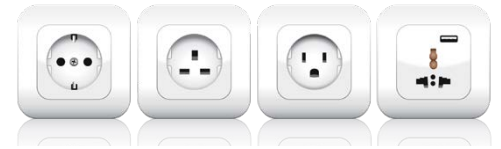

Power Outlets

Optional internal power outlet in different types (EU, UK, US or Universal with USB).

PinKey

PinKey is a compact electronic PIN code protected key to securely override and service Elsafe safes. This service tool must be combined with a USB docking cable and the Admin software to commission, service open a safe and print out events.

*Measurements		Zenith Top Open 12	Zenith Top Open 15	Zenith Top Open 17	Zenith Pull Out
Outside H/W/D Incl. keyboard	mm	136 / 375 / 290	134 / 400 / 350	134/460 / 350	191/460/466
	inches	5^{11/32} / 14^{3/4} / 11^{13/32}	5^{9/32} / 15^{3/4} / 13^{13/16}	5^{9/32} / 18^{1/8} / 13^{13/16}	7^{17/32} / 18^{1/8} / 18^{5/16}
Inside H/W/D	mm	62-123,5 / 372 / 287	62-124 / 397 / 347	62-124 / 457 / 347	157/410 / 374
	inches	2^{7/16} - 4^{7/16} / 14^{41/64} / 11^{19/64}	2^{7/16} - 4^{7/8} / 15^{5/8} / 13^{11/16}	2^{7/16} - 4^{7/8} / 18 / 13^{11/16}	5^{13/16} / 16^{1/8} / 14^{22/32}
Internal volume	liters	10,5	15	17	24
	cu ft	0,37	0,53	0,60	0,84
Weight	kg	7,1	8,27	9,4	19,9
	lb	15,65	18,23	20,72	43,9

H/W/D: Height/Width/Depth

	Color option 1	Color option 2	Color option 3
Body Color	Black Gray RAL 7021	Ivory RAL 1015	White RAL 9003
Front	Black Gray RAL 7021	Ivory RAL 1015	White RAL 9003

Mounting options	Zenith Top Open	Zenith Pull Out
Sidewalls (into wall studs)	Security Wire	3 holes
Floor mounting plate	4 holes	4 holes

Steel Thickness	Zenith Top Open 12/15	Zenith Top Open 17	Zenith Pull Out
Door	2 mm	2,5 mm	4 mm
Body	1,5 mm	1,5 mm	1,5 mm
Back-wall	-	-	1,5 mm