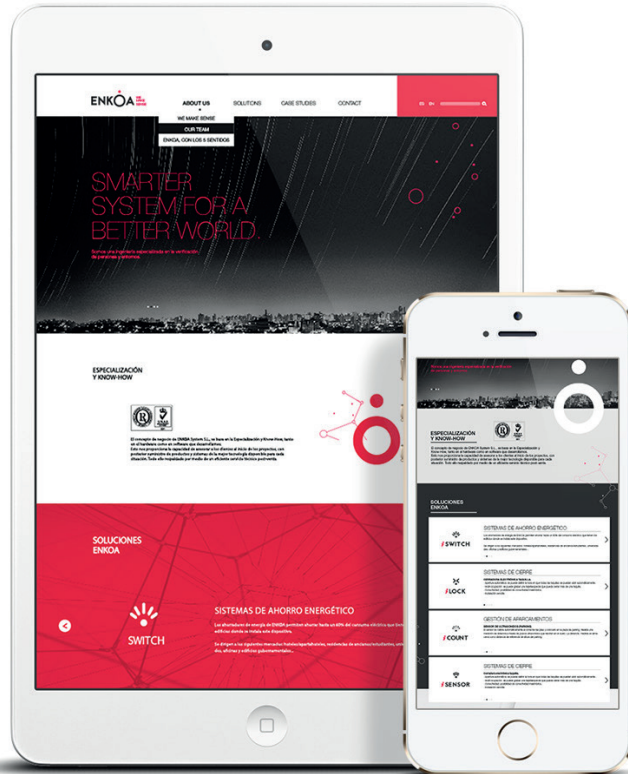

Electronic Locking Systems

Electronic products that add user safety.

Space Management Systems

Systems that help users to manage spaces.

Software iVIEW

Software in WEB environment. Enables monitoring and remote control of devices. APPs applied to our systems

ASSA ABLOY is the global leader in door opening solutions, dedicated to satisfying end user needs for security, safety and convenience.

vingcard
ASSA ABLOY

vingcard.com/ems